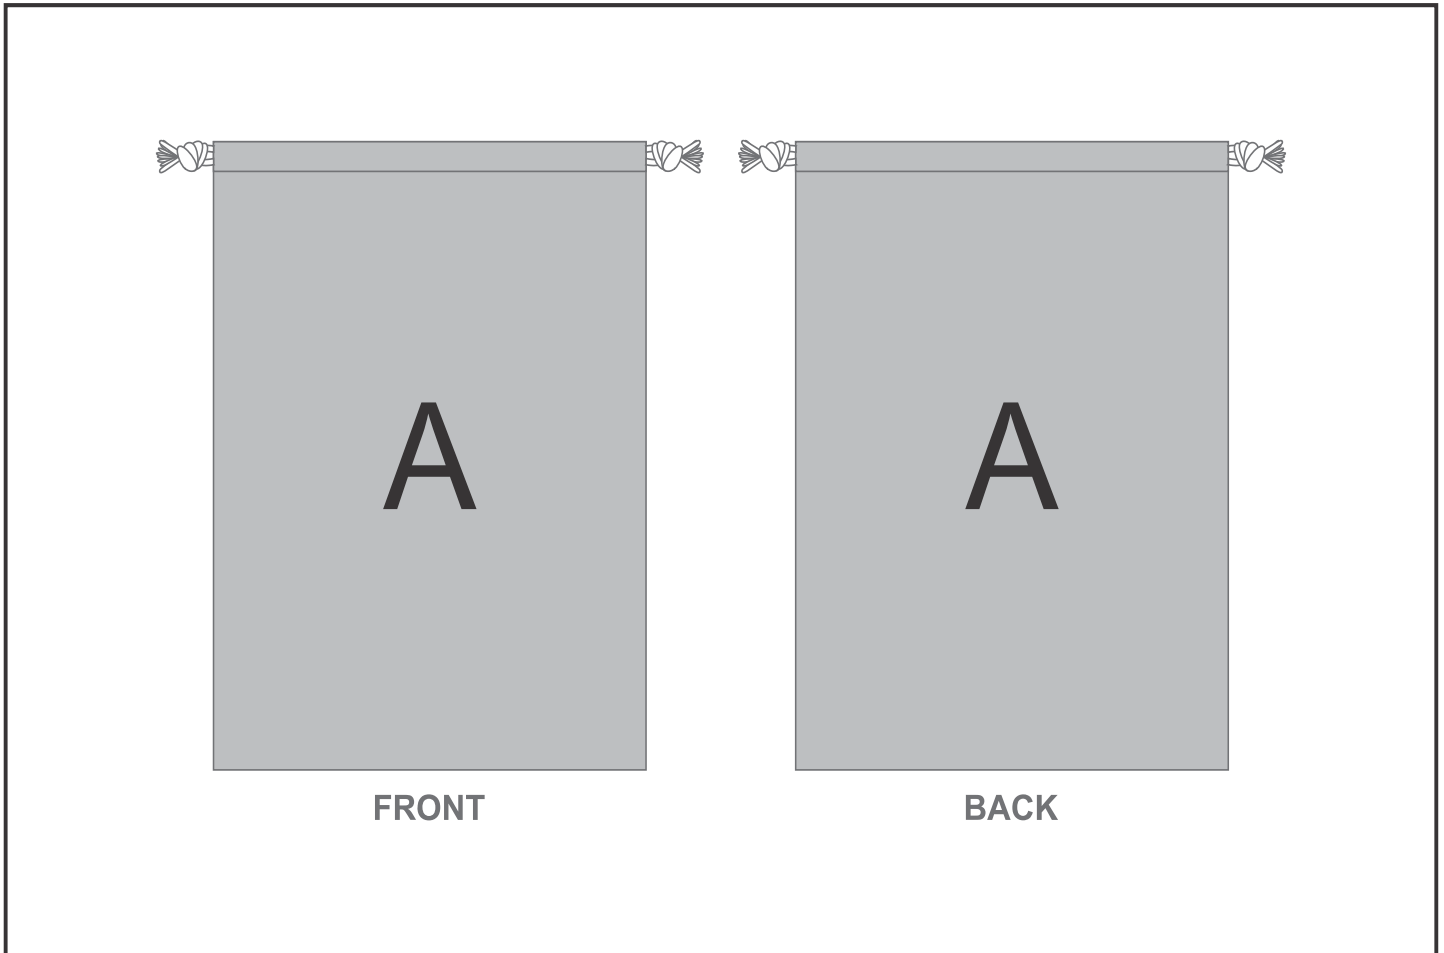

# SG-HP-145-G

PPS Hoppla Pacific Maxi Polyester Drawstring Pouch

## Need to know:

- Includes 1-Position Sublimation (setup fees apply)
- Please Note: We cannot guarantee 100% logo Alignment on all Brandable Panels.

## Branding Options:

Position	Branding Method (Branding Code)	No. of Colours	Dimension
A	Custom Sublimation A (CPSUB-A)	Full Colour	300mm wide x 780mm high